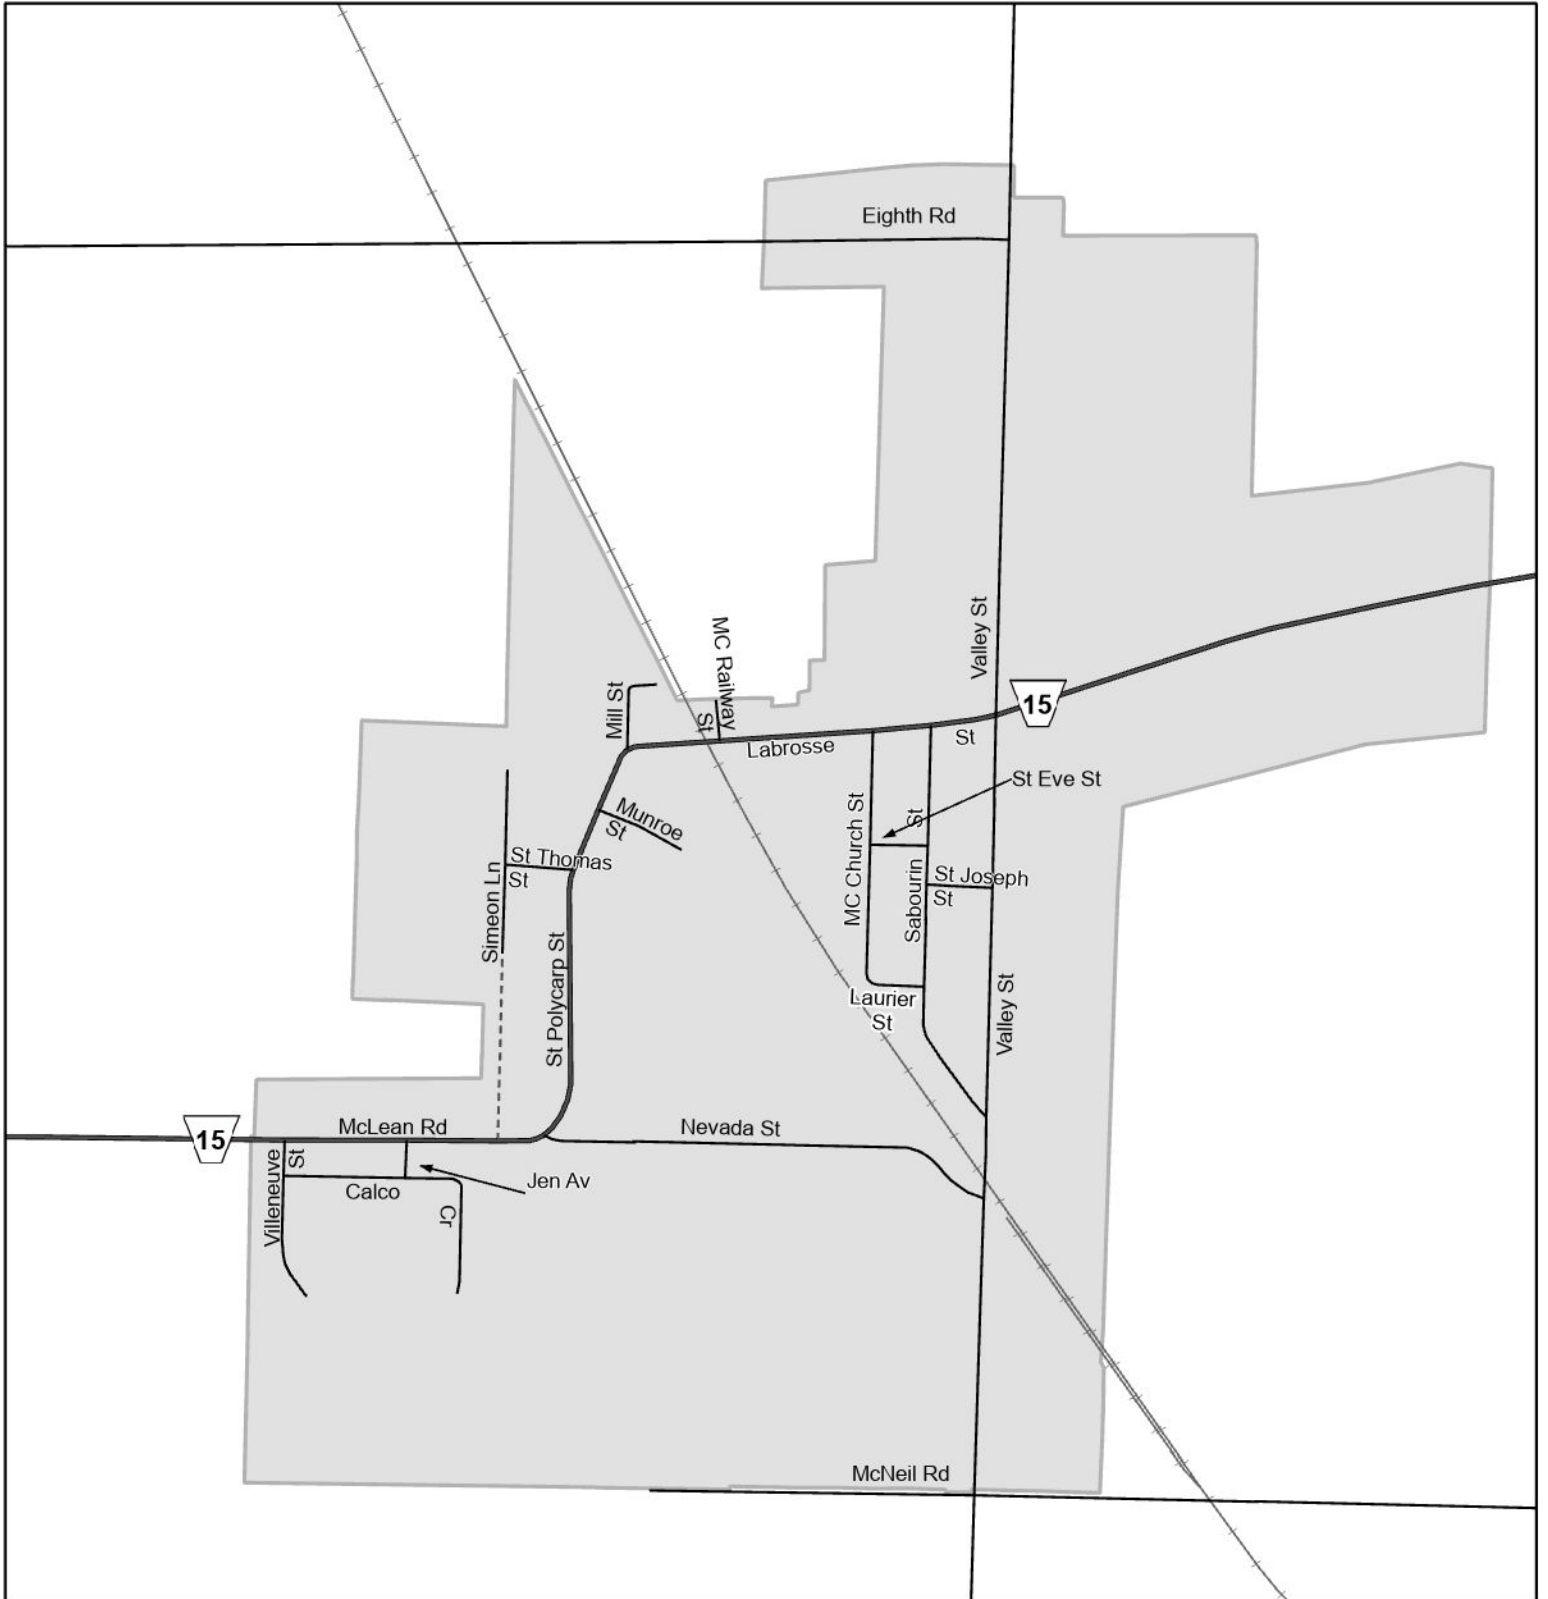

MOOSE CREEK

Legend

- Highway
- County Road
- Municipal Road
- Private Road
- Railway
- Waterbody
- Settlement Boundary

1:12,000

Produced by:
The United Counties of Stormont,
Dundas & Glengarry,
Transportation Services.
Contains information licensed under
the Open Government License - Ontario
© January 2023