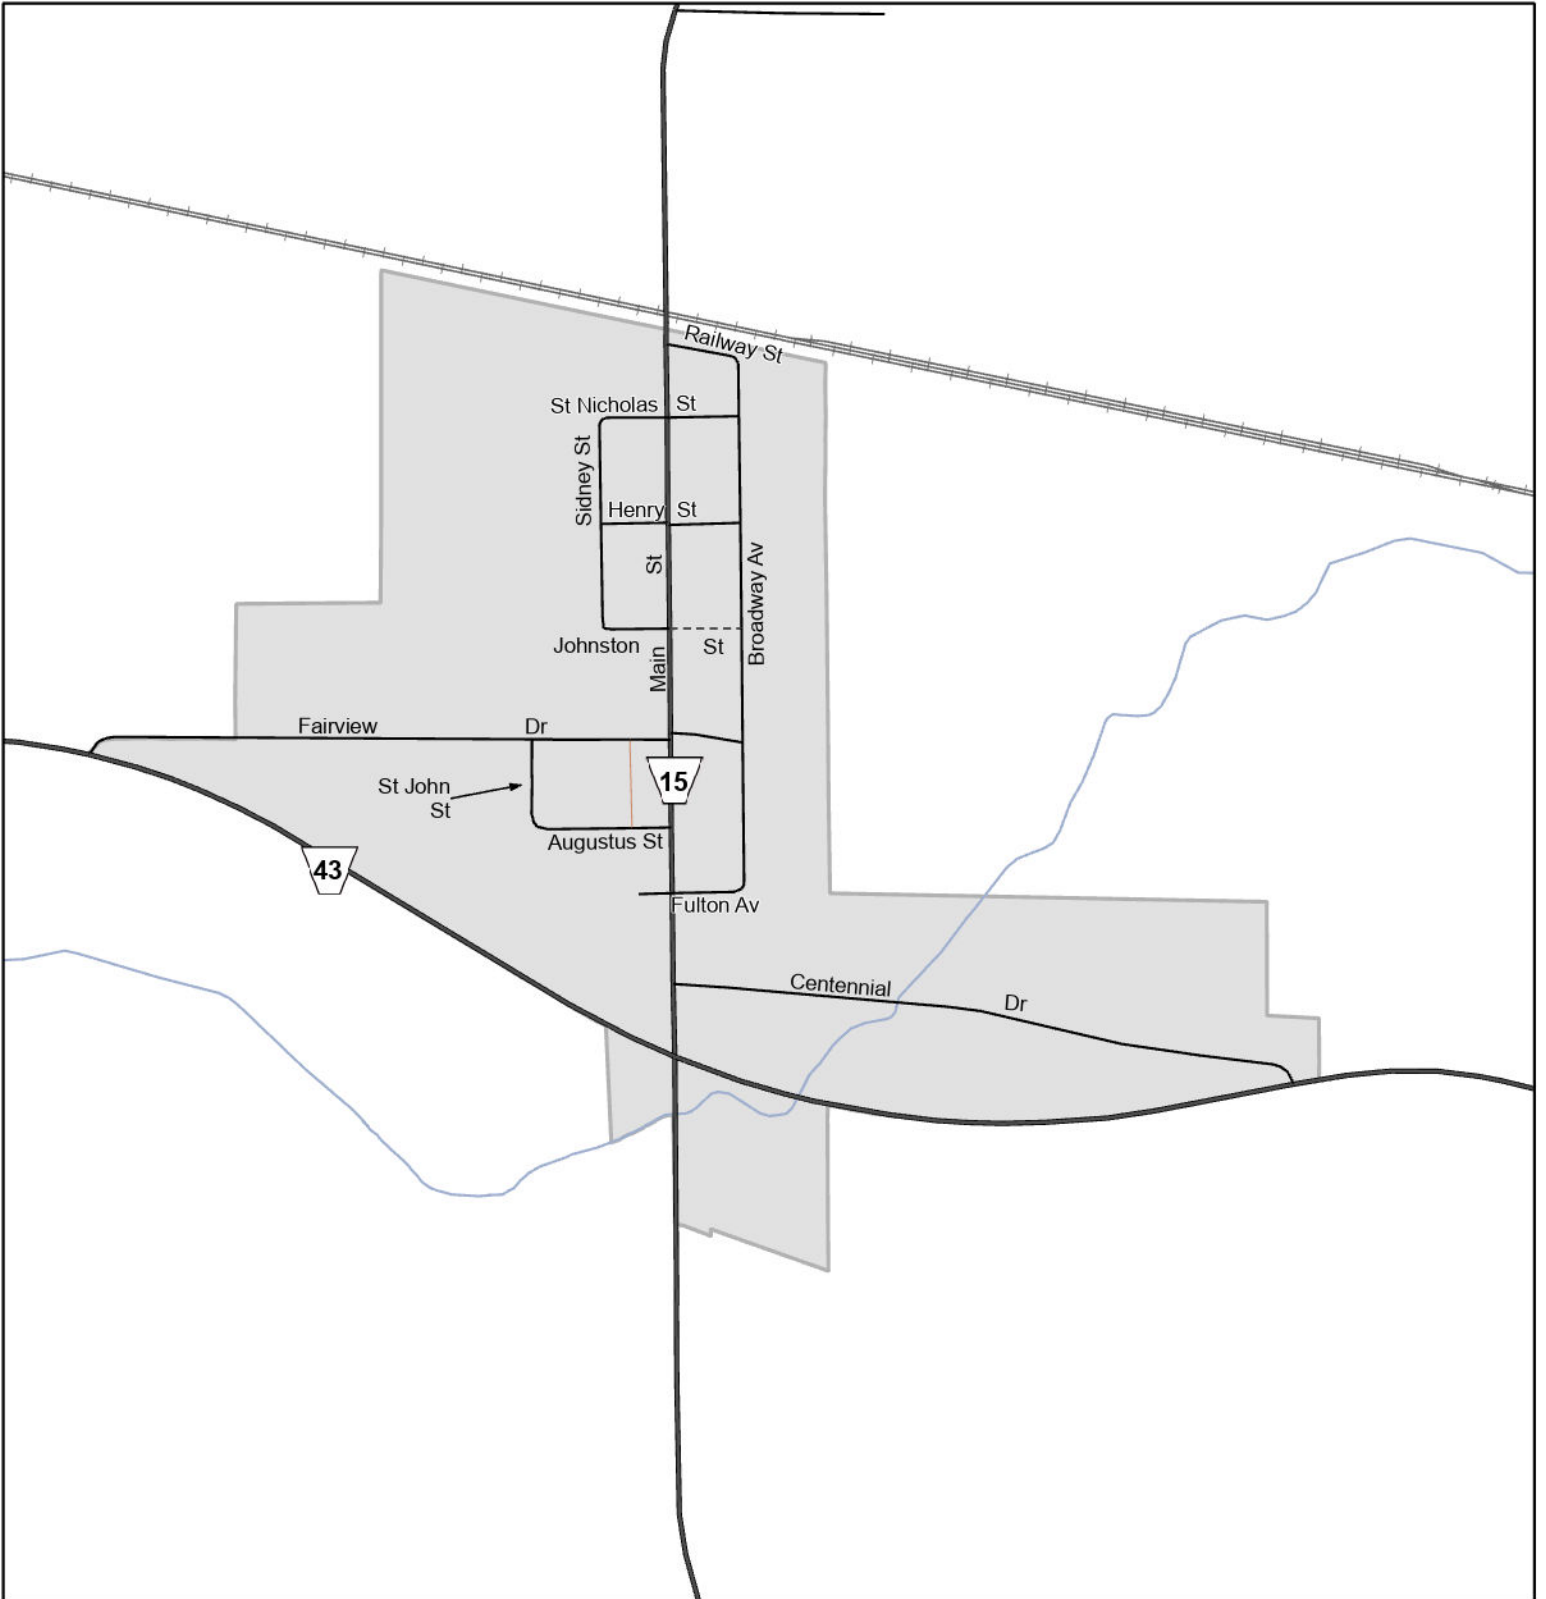

AVONMORE

Legend

- | | |
|----------------|---------------------|
| Highway | Railway |
| County Road | Waterbody |
| Municipal Road | Settlement Boundary |
| Private Road | |

1:10,000

Produced by:
The United Counties of Stormont,
Dundas & Glengarry,
Transportation Services.
Contains information licensed under
the Open Government License - Ontario
© January 2023